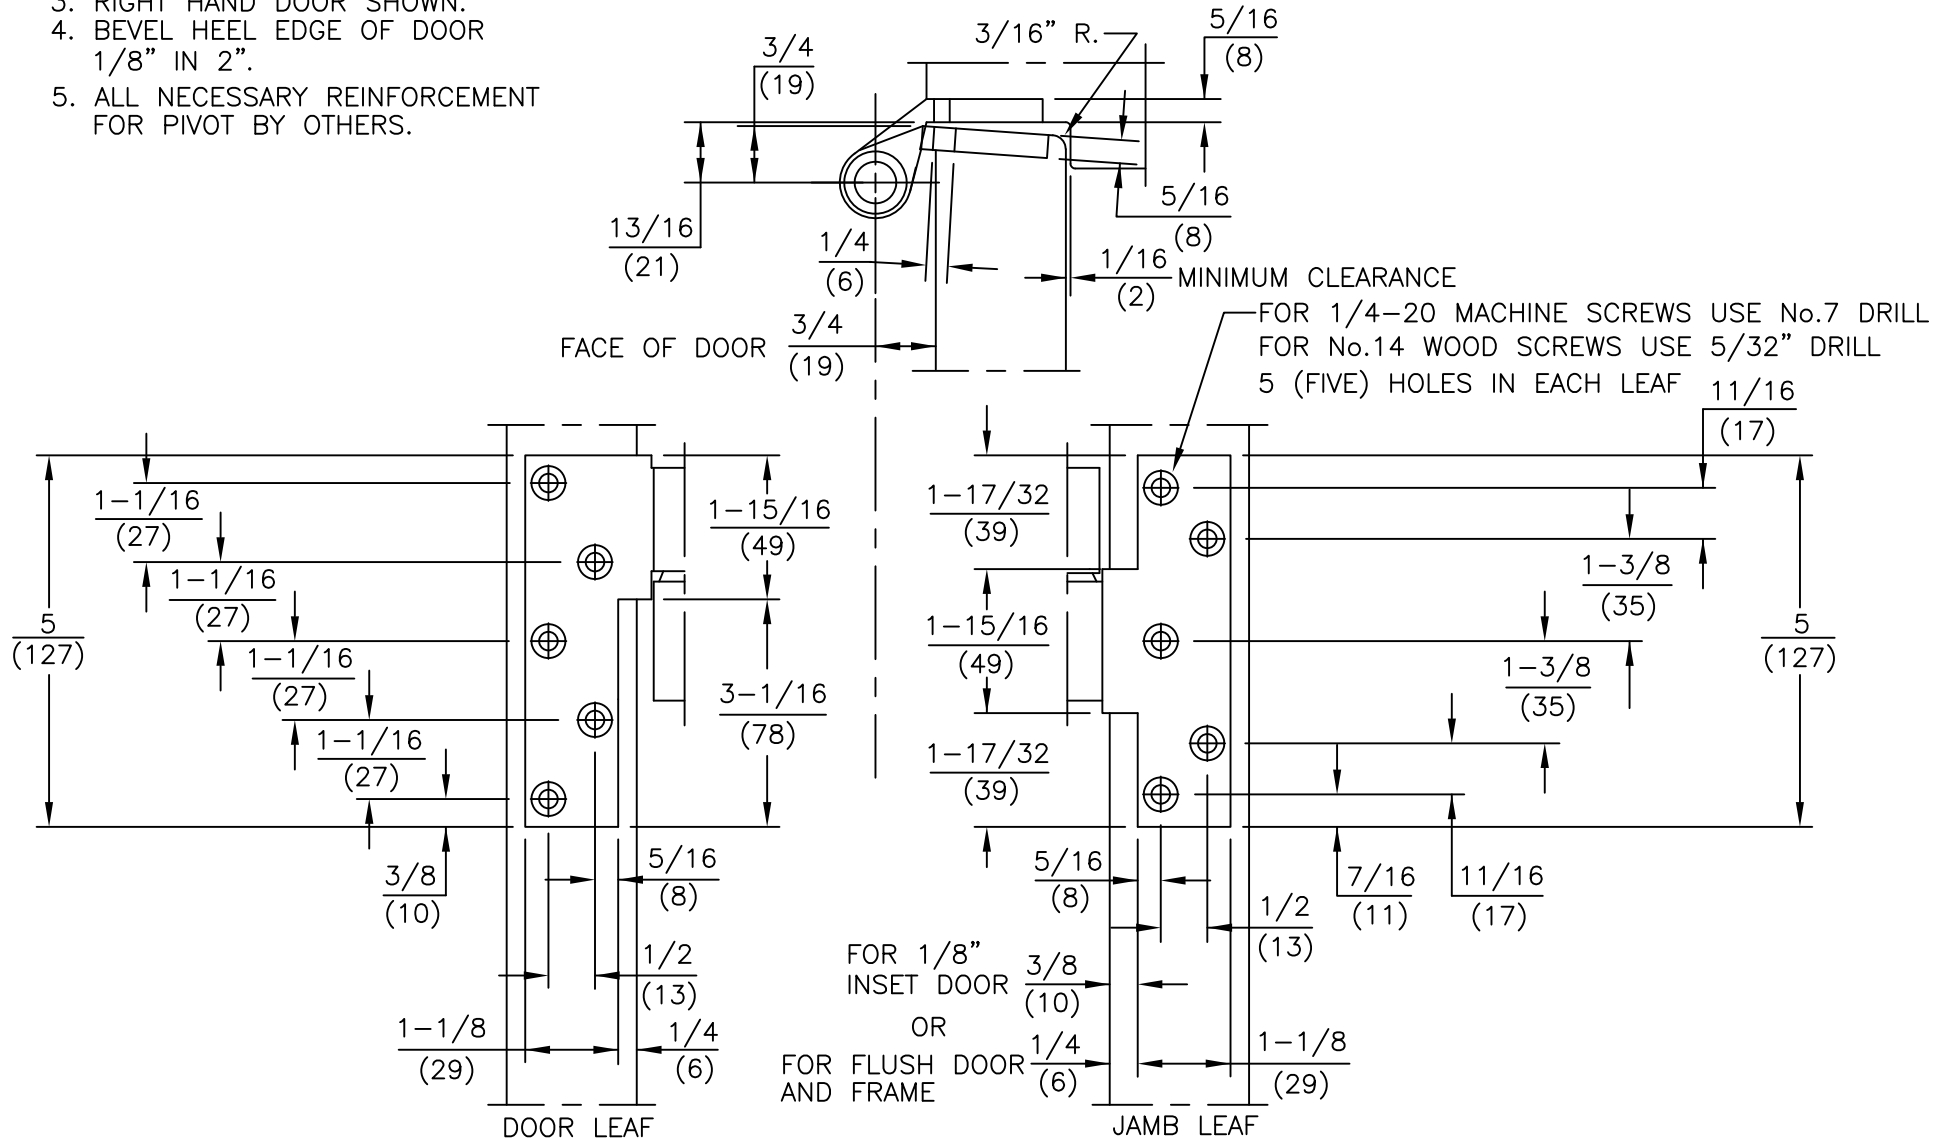

NOTES

1. DO NOT SCALE DRAWING.
2. DIMENSIONS ARE IN INCHES/(MM).
3. RIGHT HAND DOOR SHOWN.
4. BEVEL HEEL EDGE OF DOOR
 $1/8"$ IN $2"$.
5. ALL NECESSARY REINFORCEMENT
 FOR PIVOT BY OTHERS.

ITEM No. 75220, 75222, 75233
 3/4" OFFSET FULL MORTISE
 INTERMEDIATE PIVOT (HANDED)